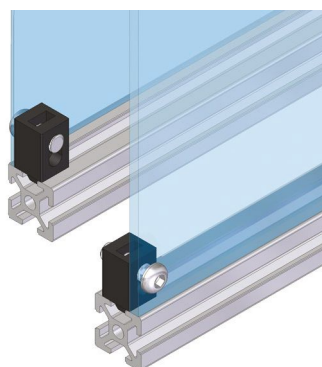

Panel mounting block

With the mounting block one can install panels of various thicknesses on the structures leaving most of the slot free.

Material and colour: black PVC mounting block with stainless steel nut.

Description <i>Descrição</i>	Code <i>Referência</i>	A	B	C	E	F	H	L	Mass (g) <i>Massa</i>
Slot 6 M5 nut panel mounting block <i>Bloco montagem painel rasgo 6 e fêmea M5</i>	FMB06	5	7	5,5	6	12	18	12	4,4
Slot 8 M6 nut panel mounting block <i>Bloco montagem painel rasgo 8 e fêmea M6</i>	FMB08	7	9			16		18	9
Slot 10-4 M6 nut panel mounting block <i>Bloco montagem painel rasgo 10-4 e fêmea M6</i>	FMB10-4	10	14	6,5	7,5	24	24	20	15,8
Slot 10-6 M6 nut panel mounting block <i>Bloco montagem painel rasgo 10-6 e fêmea M6</i>	FMB10-6	12,5	16,5			29			20