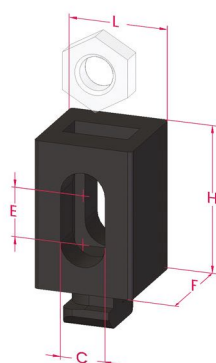

Panel mounting block

With the mounting block one can install panels of various thicknesses on the structures leaving most of the slot free.

Material and colour: black PVC mounting block with stainless steel nut.

Description <i>Descrição</i>	Code <i>Referência</i>	A	B	C	E	F	H	L	Mass (g) <i>Massa</i>
Slot 6 M5 nut panel mounting block <i>Bloco montagem painel rasgo 6 e fêmea M5</i>	FMB06	5	7	5,5	6	12	18	12	4,4
Slot 8 M6 nut panel mounting block <i>Bloco montagem painel rasgo 8 e fêmea M6</i>	FMB08	7	9			16		18	9
Slot 10-4 M6 nut panel mounting block <i>Bloco montagem painel rasgo 10-4 e fêmea M6</i>	FMB10-4	10	14	6,5	7,5	24	24	20	15,8
Slot 10-6 M6 nut panel mounting block <i>Bloco montagem painel rasgo 10-6 e fêmea M6</i>	FMB10-6	12,5	16,5			29			20