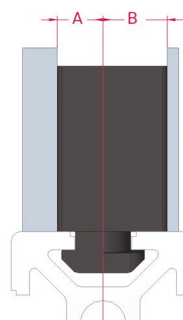

Panel mounting block

With the mounting block one can install panels of various thicknesses on the structures leaving most of the slot free.

Material and colour: black PVC mounting block with stainless steel nut.

Description <i>Descrição</i>	Code <i>Referência</i>	A	B	C	E	F	H	L	Mass (g) <i>Massa</i>
Slot 6 M5 nut panel mounting block <i>Bloco montagem painel rasgo 6 e fêmea M5</i>	FMB06	5	7	5,5	6	12	18	12	4,4
Slot 8 M6 nut panel mounting block <i>Bloco montagem painel rasgo 8 e fêmea M6</i>	FMB08	7	9			16		18	9
Slot 10-4 M6 nut panel mounting block <i>Bloco montagem painel rasgo 10-4 e fêmea M6</i>	FMB10-4	10	14	6,5	7,5	24	24	20	15,8
Slot 10-6 M6 nut panel mounting block <i>Bloco montagem painel rasgo 10-6 e fêmea M6</i>	FMB10-6	12,5	16,5			29			20